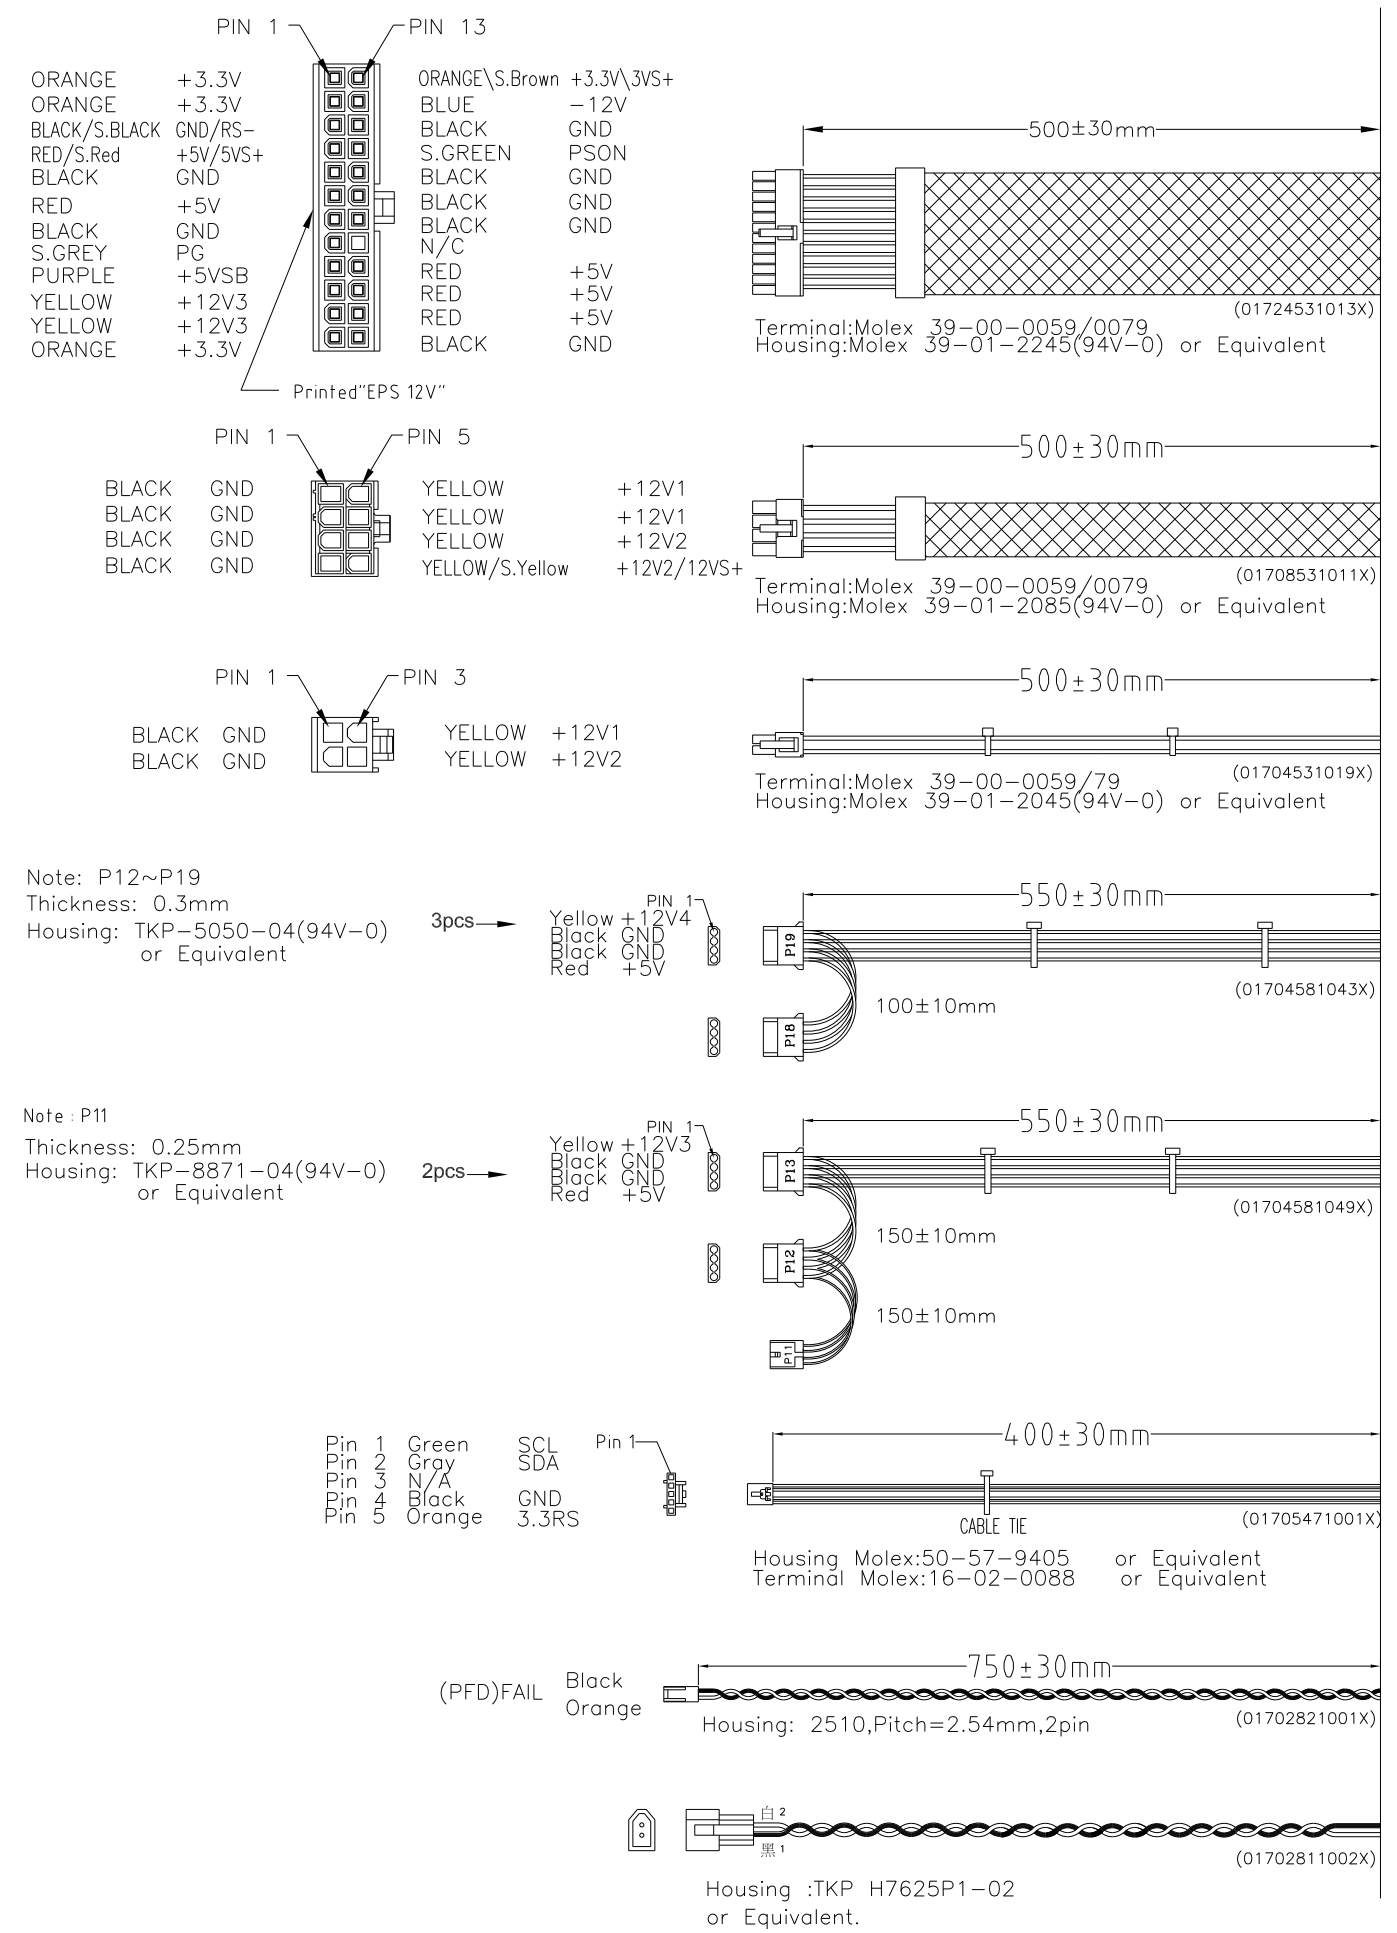

附件

Black 24AWG
White 24AWG

Note:
1.須符合 S-TT-001 標準

MATERIAL	
FINISH	
COLOR	
TOLERANCES UNLESS NOTED	REV. T1
0.0 ~ 5	± 0.1
5.0 ~ 20	± 0.2
20.0 ~ 50	± 0.3
50.0 ~ 200	± 0.4
200.0 ~	± 0.5
ANGLE	± 1°

ITEM	PART NO.	DESCRIPTION	QTY
DRAWING NAME	TP-4UR750L2E_Cable		
PART NO.	WSPR0020_Cable		
DATE	APP.	CHK.	DRAW
2008/07/08			TIN