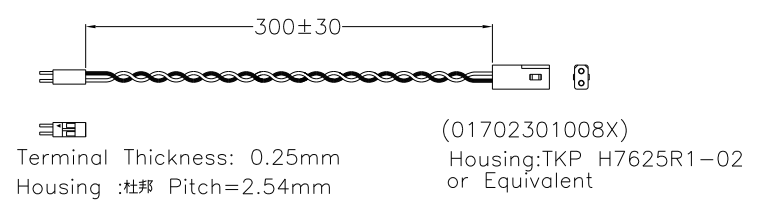

附件

Black 24AWG
White 24AWG

Note:
1.須符合 S-TT-001 標準

MATERIAL	
FINISH	
COLOR	
TOLERANCES UNLESS NOTED	REV. T1
0.0 ~ 5	± 0.1
5.0 ~ 20	± 0.2
20.0 ~ 50	± 0.3
50.0 ~ 200	± 0.4
200.0 ~	± 0.5
ANGLE	± 1°

ITEM	PART NO.	DESCRIPTION	QTY
DRAWING NAME	TP-4UR750L2E_Cable		
PART NO.	WSPR0020_Cable		
DATE	APP.	CHK.	DRAW
2008/07/08			TIN