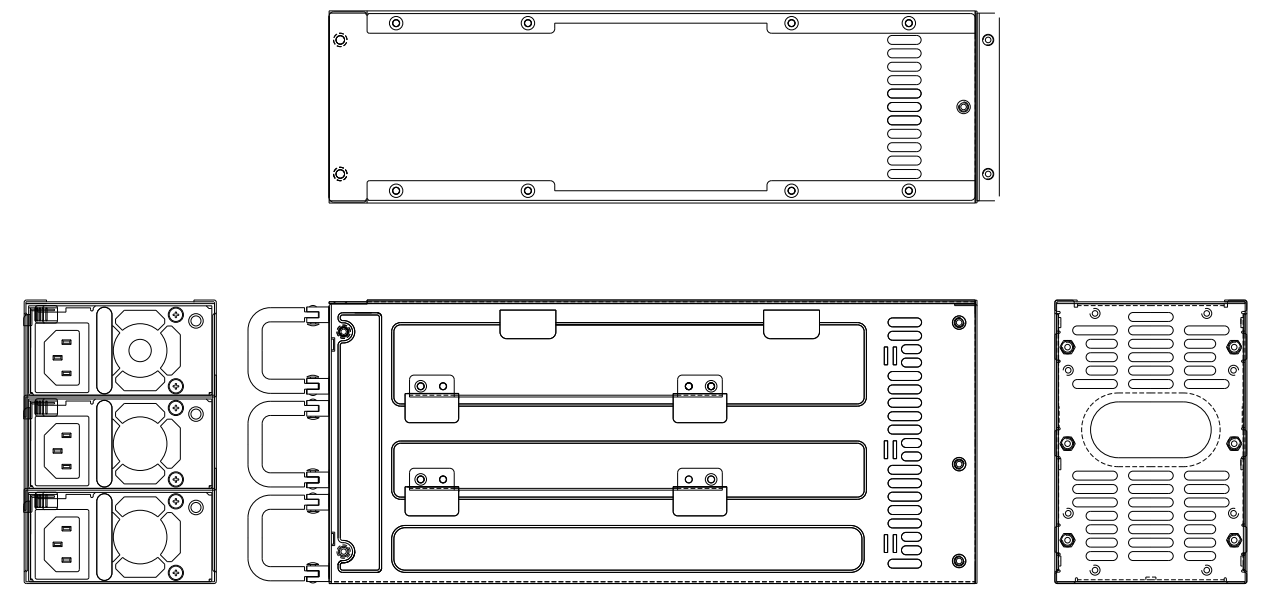

附件

Black 24AWG
White 24AWG

Note:
1.須符合 S-TT-001 標準

MATERIAL	
FINISH	
COLOR	
TOLERANCES UNLESS NOTED	REV. T1
0.0 ~ 5	± 0.1
5.0 ~ 20	± 0.2
20.0 ~ 50	± 0.3
50.0 ~ 200	± 0.4
200.0 ~	± 0.5
ANGLE	± 1°

ITEM	PART NO.	DESCRIPTION	QTY
DRAWING NAME	TP-4UR750L2E_Cable		
PART NO.	WSPR0020_Cable		
DATE	APP.	CHK.	DRAW
2008/07/08			TIN