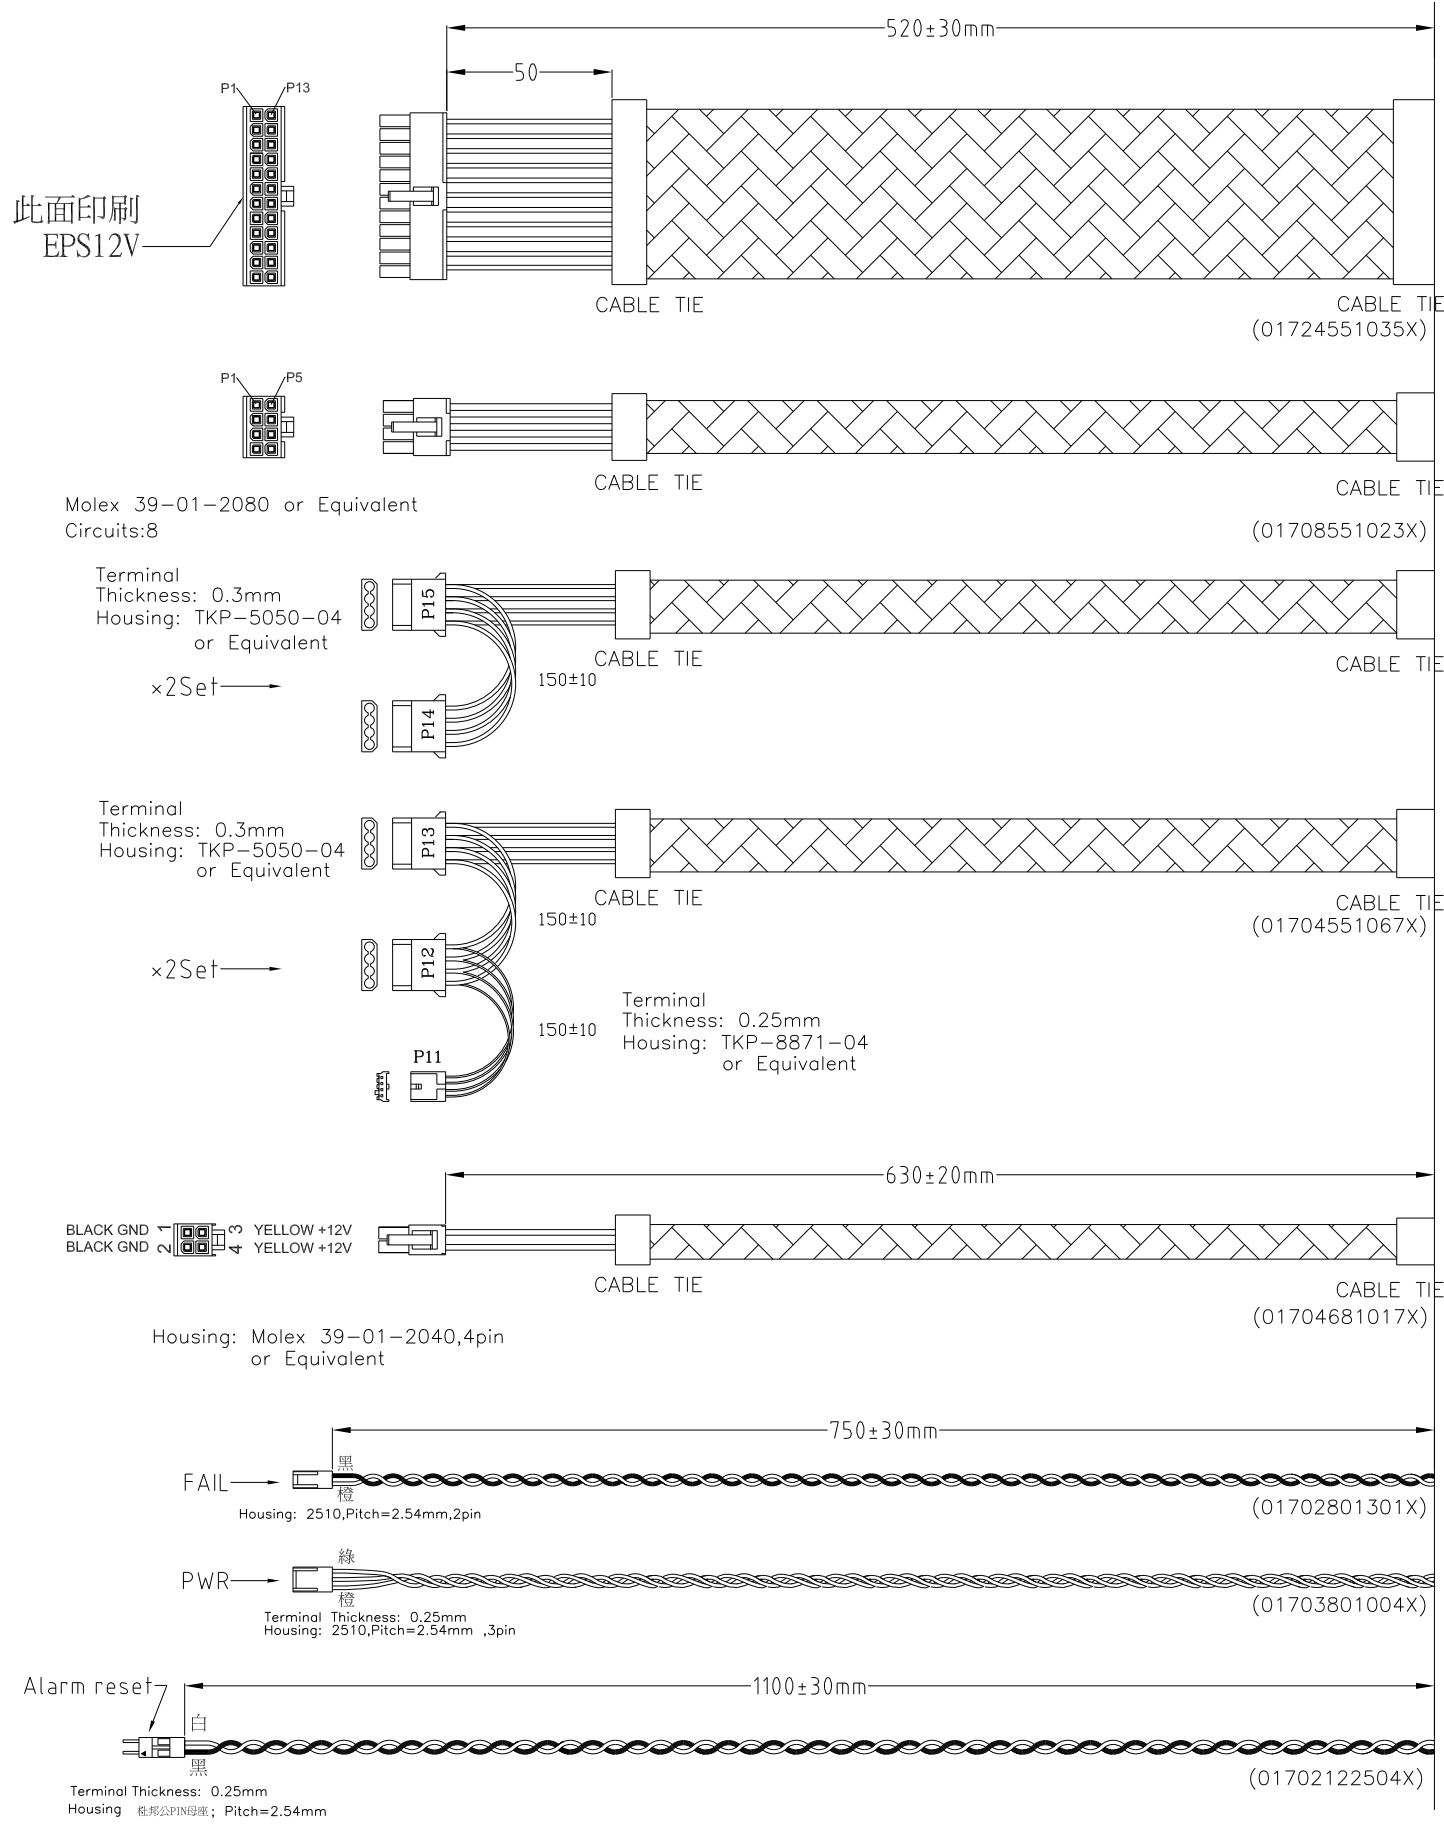

Note:
1.須符合 S-TT-001 標準

MATERIAL	
FINISH	
COLOR	
TOLERANCES UNLESS NOTED	
0.0 ~ 5	± 0.1
5.0 ~ 20	± 0.2
20.0 ~ 50	± 0.3
50.0 ~ 200	± 0.4
200.0 ~	± 0.5
ANGLE	± 1°

REV.	T1
WEIGHT	
SCALE	1:1
UNIT	mm
THIRD ANGLE PROJECTION	

ITEM	PART NO.	DESCRIPTION	QTY
DRAWING NAME		TP-4UR600L2E_Cable	
PART NO.		WSPR0021_Cable	
DATE	APP.	CHK.	DRAW
2008/07/08			TIN