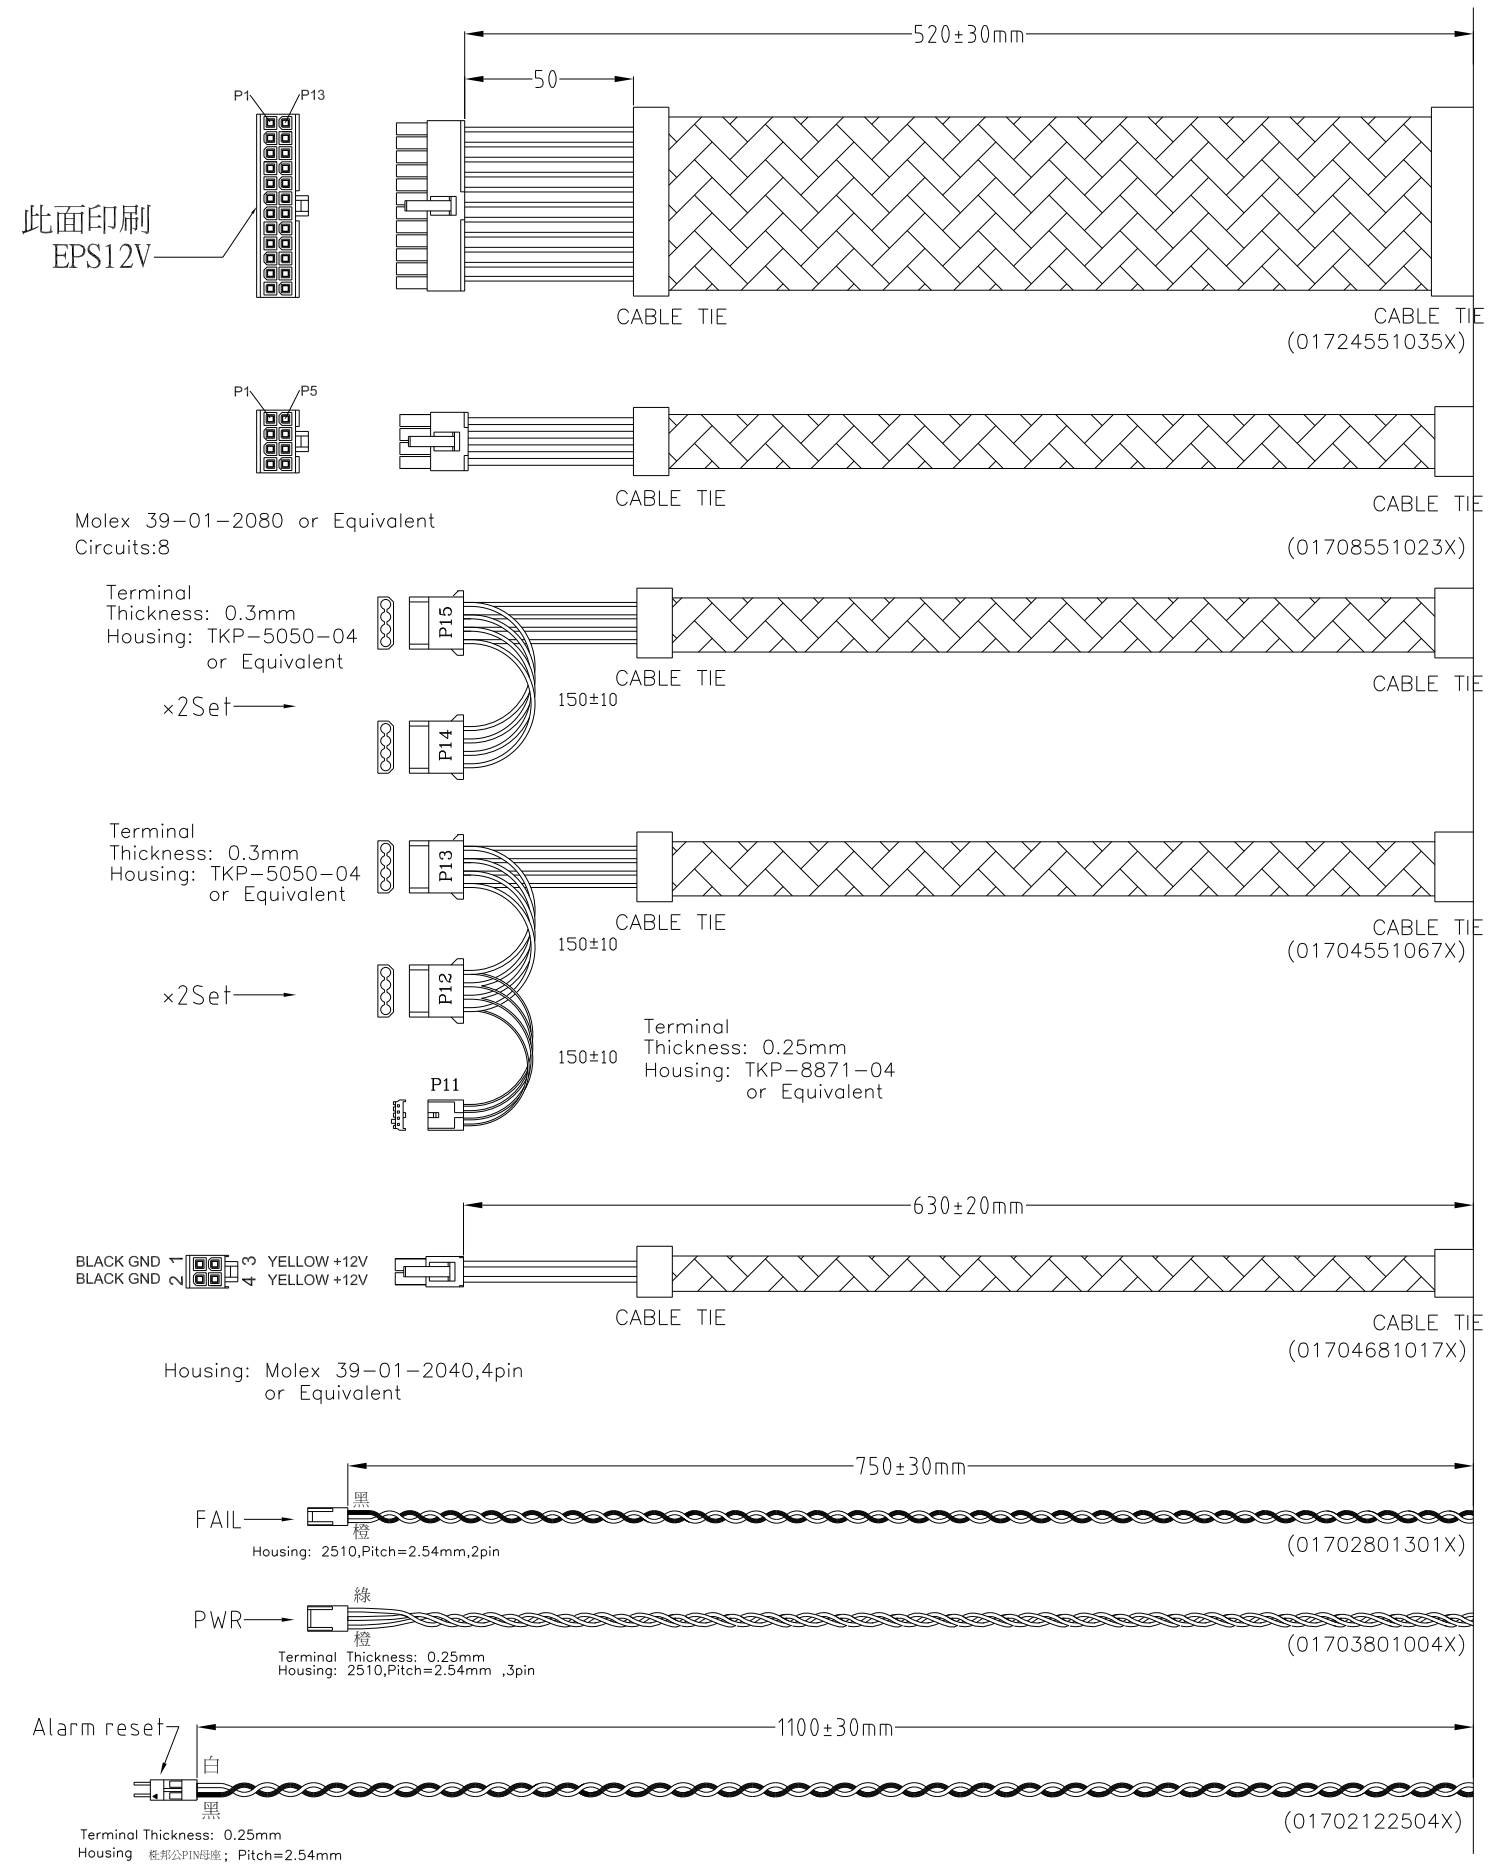

Note:
1.須符合 S-TT-001 標準

MATERIAL	
FINISH	
COLOR	
TOLERANCES UNLESS NOTED	
0.0 ~ 5	± 0.1
5.0 ~ 20	± 0.2
20.0 ~ 50	± 0.3
50.0 ~ 200	± 0.4
200.0 ~	± 0.5
ANGLE	± 1°

REV.	T1
WEIGHT	
SCALE	1:1
UNIT	mm
THIRD ANGLE PROJECTION	

ITEM	PART NO.	DESCRIPTION	QTY
DRAWING NAME		TP-3UR600L2E_Cable	
PART NO.		WSPR0024_Cable	
DATE	APP.	CHK.	DRAW
2008/07/08			TIN