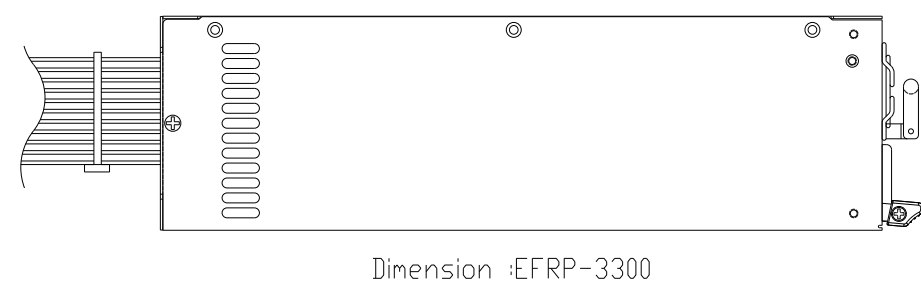

Note:
1.須符合 S-TT-001 標準

MATERIAL	
FINISH	
COLOR	
TOLERANCES UNLESS NOTED	
0.0 ~ 5	± 0.1
5.0 ~ 20	± 0.2
20.0 ~ 50	± 0.3
50.0 ~ 200	± 0.4
200.0 ~	± 0.5
ANGLE	± 1°

REV.	T1
WEIGHT	
SCALE	1:1
UNIT	mm
THIRD ANGLE PROJECTION	

ITEM	PART NO.	DESCRIPTION	QTY
DRAWING NAME		TP-3UR600L2E_Cable	
PART NO.		WSPR0024_Cable	
DATE	APP.	CHK.	DRAW
2008/07/08			TIN